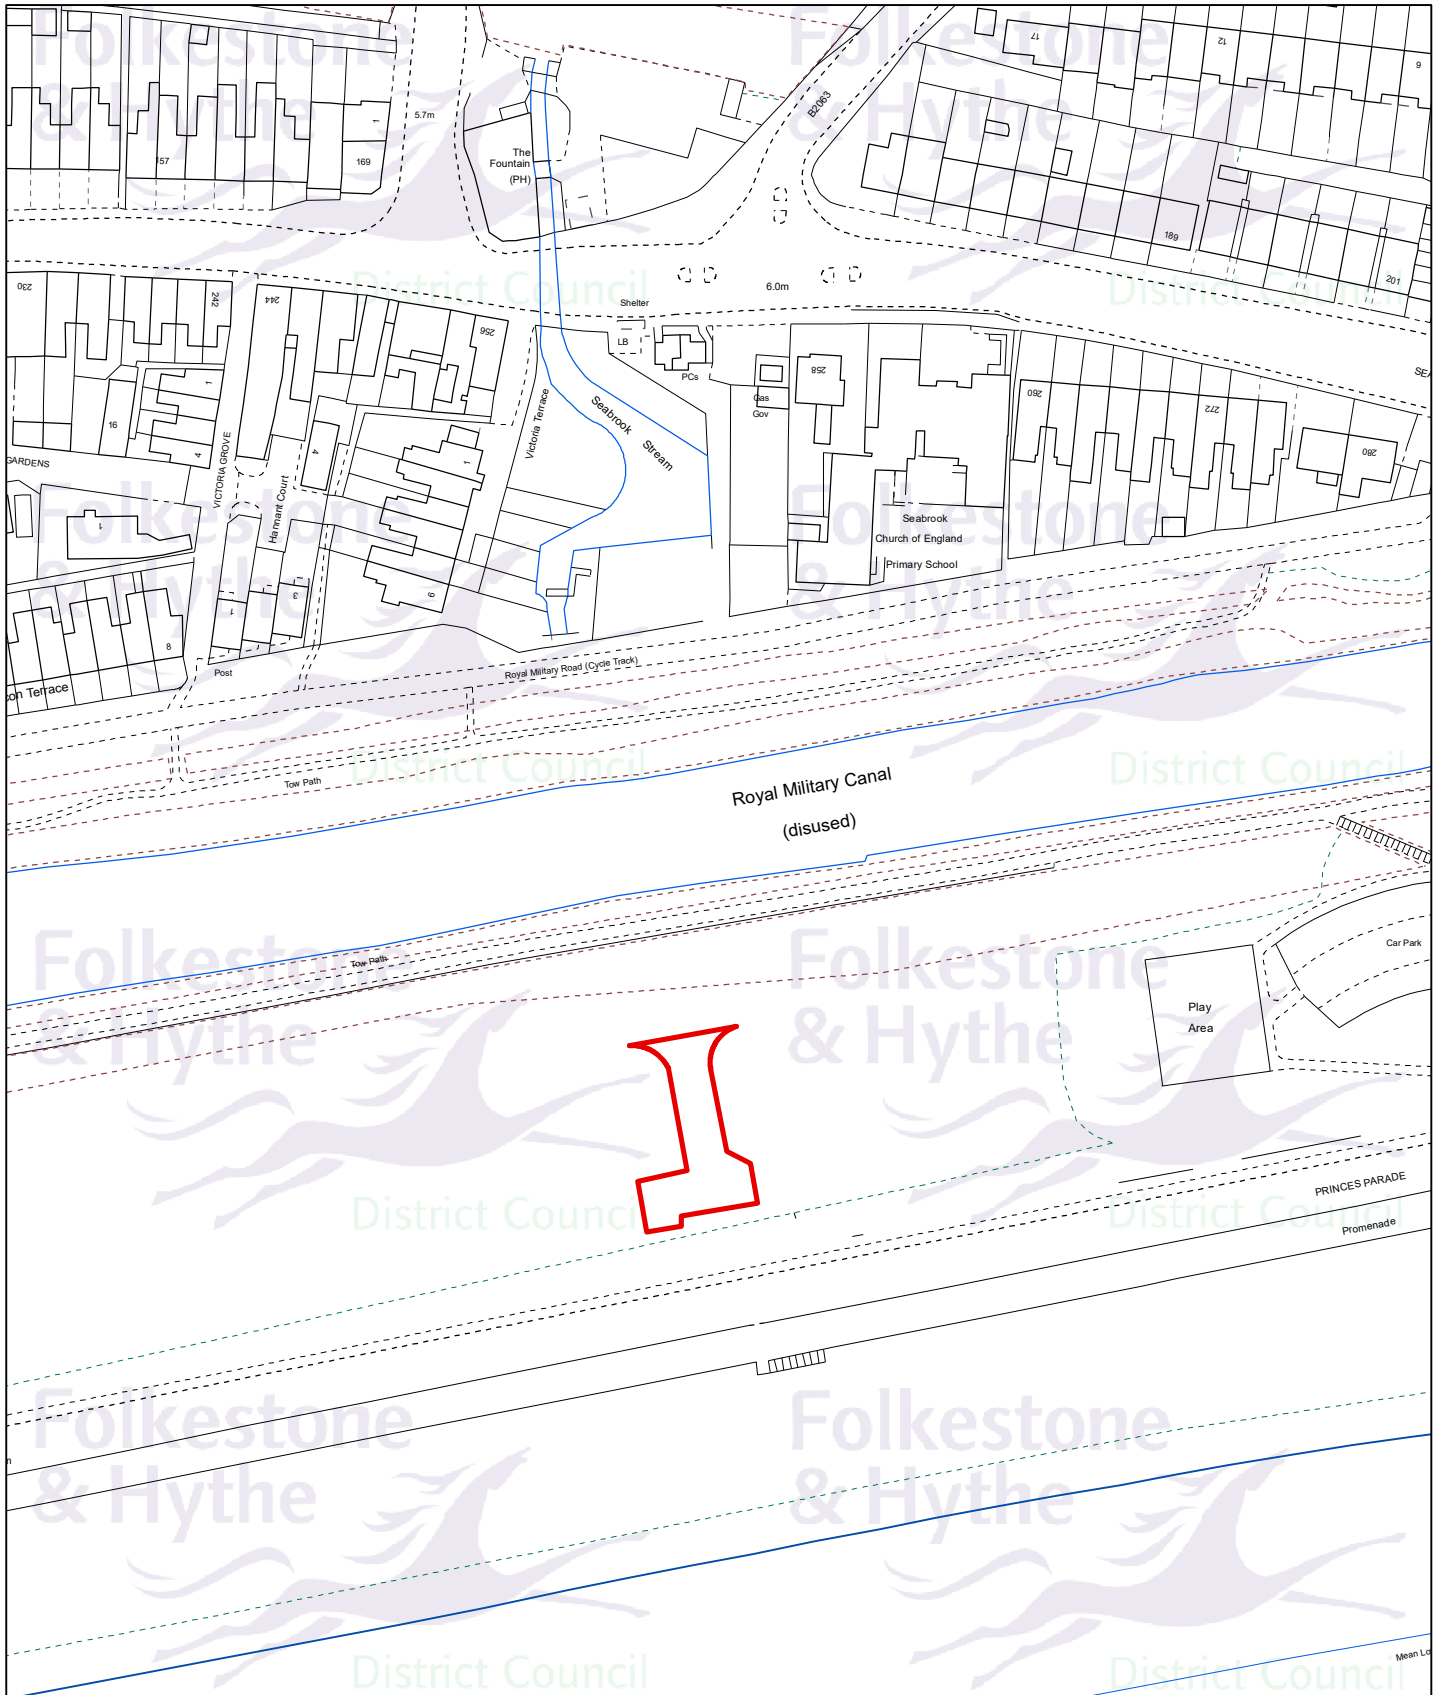

Princes Parade Promenade, Princes Parade, Hythe

Drawn date:
01 Dec 2021

Drawn by:
A. Gheroghita

Drawing ref:
1834/CO/LS

Contains Ordnance Survey data
© Crown copyright and database right
Shepway District Council 100019677 - 2021

Drawn at 1:1,250 on A4